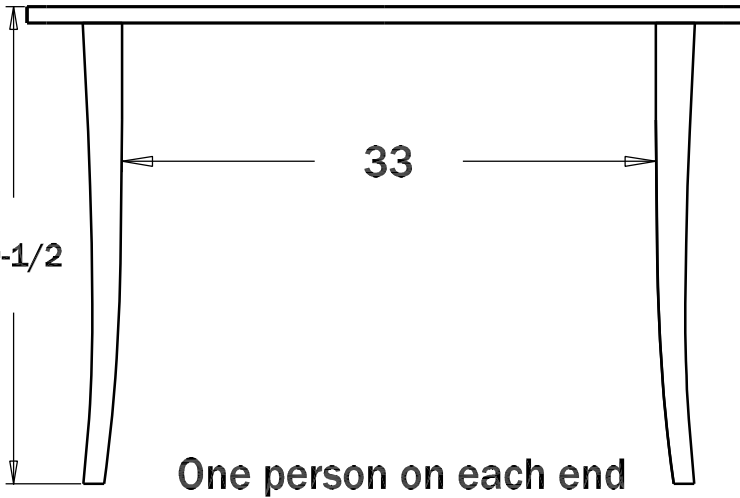

Can accept up to
three 20" Leaves

Stores up to
Three leaves
internally
(Two with aprons)

GAF

44x74
Self Store
closed
position
(seats eight closed)

One person on each end

Three people per side
in closed position
Each leaf adds two
people (one on each
side)