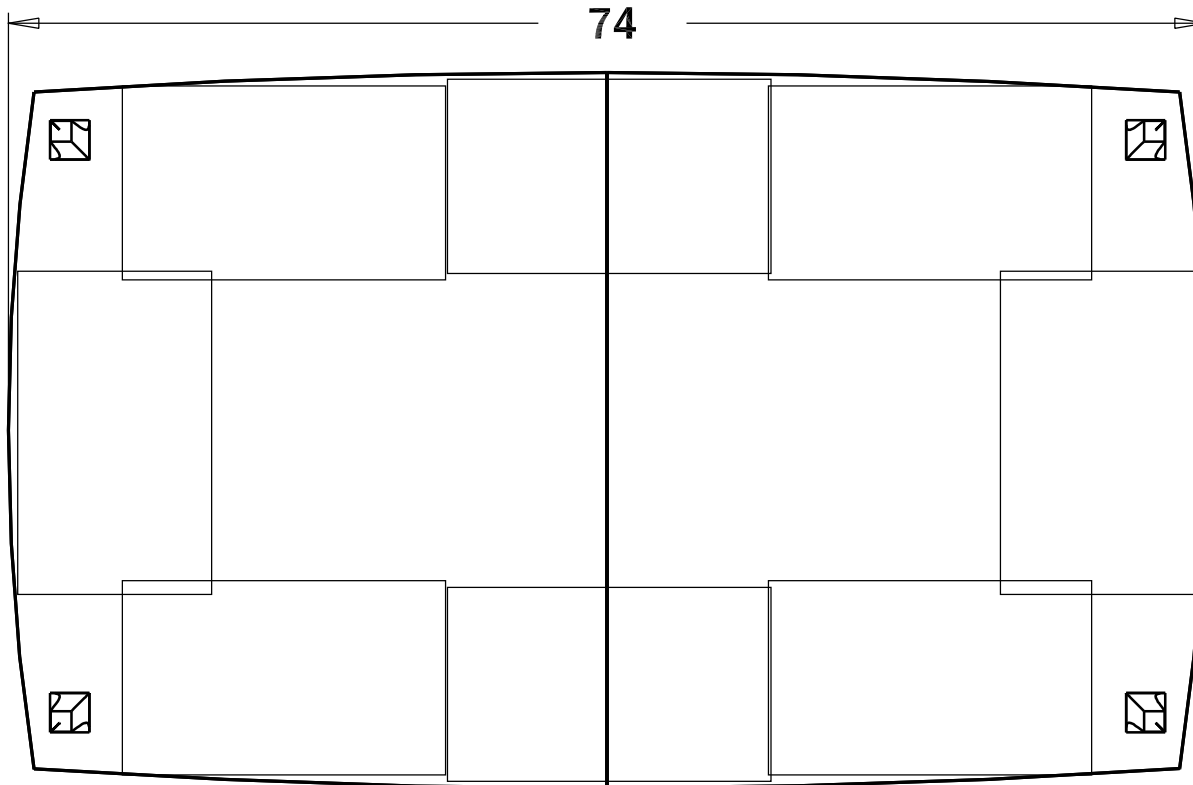

Can accept up to
three 20" Leaves

Stores up to
Three leaves
internally
(Two with aprons)

GAF

44x74
Self Store
closed
position
(seats eight closed)

One person on each end

Three people per side
in closed position
Each leaf adds two
people (one on each
side)