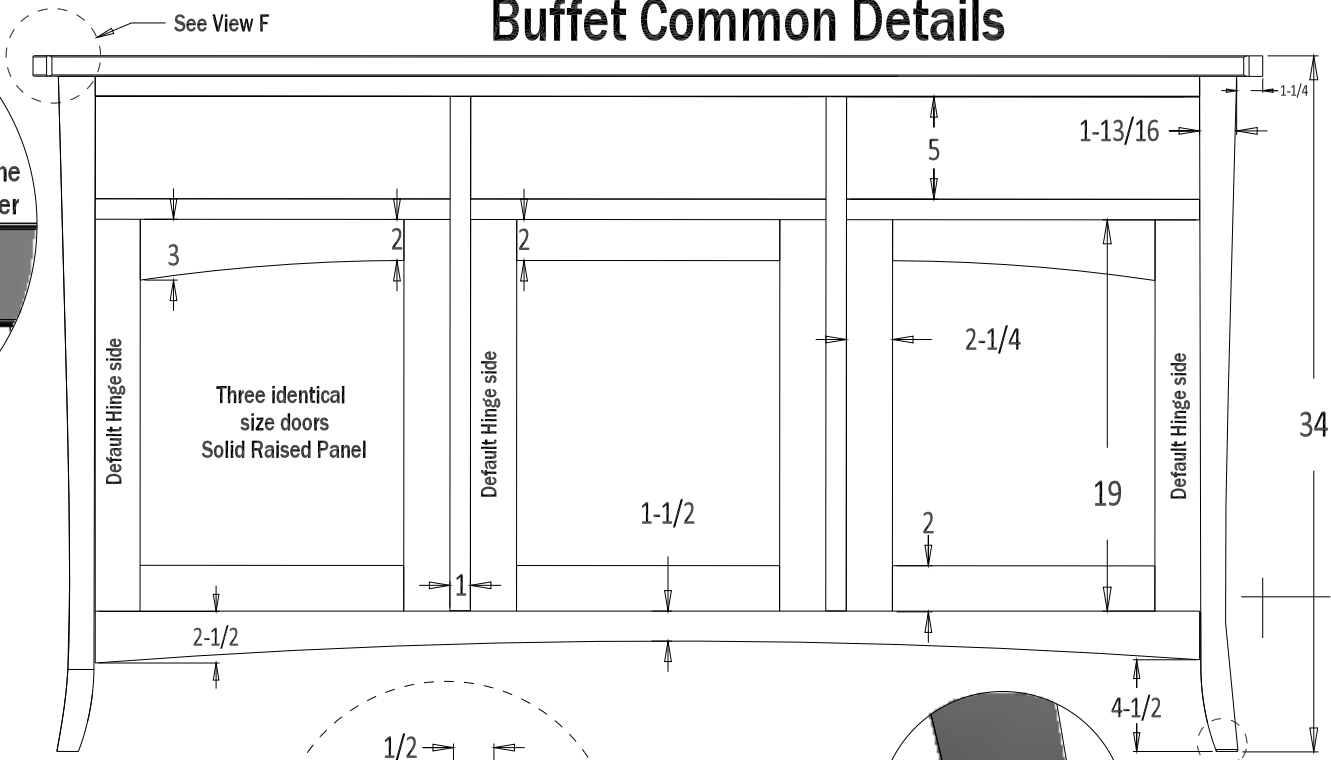

Buffet Common Details

Common Option Buffet detail list

<i>Option</i>	<i>Standard</i>	<i>Optional</i>
<i>Top Shape</i>	Curved Front Edge	Rectilinear
<i>Drawer Joinery</i>	Contrasting tenons	Dovetail
<i>Knobs</i>	Wood Shaker GAF	specified
<i>Break Edges</i>	1/16" rad	1/8" rad
<i>Pullouts</i>	None	specify how many
<i>Shelves</i>	one each bay	two each bay (no pullouts)
<i>Door panels</i>	Arched top	Straight Top
<i>Inlay on top</i>	Inlay	no Inlay