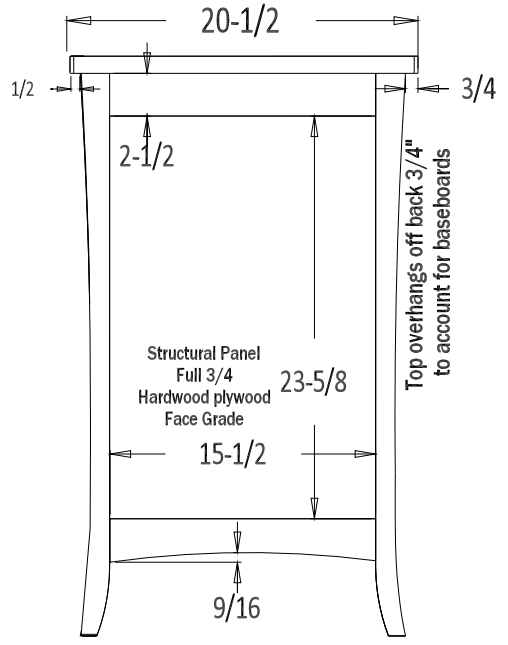

Buffet Common Details

Common Option Buffet detail list

<i>Option</i>	<i>Standard</i>	<i>Optional</i>
<i>Top Shape</i>	Curved Front Edge	Rectilinear
<i>Drawer Joinery</i>	Contrasting tenons	Dovetail
<i>Knobs</i>	Wood Shaker GAF	specified
<i>Break Edges</i>	1/16" rad	1/8" rad
<i>Pullouts</i>	None	specify how many
<i>Shelves</i>	one each bay	two each bay (no pullouts)
<i>Door panels</i>	Arched top	Straight Top
<i>Inlay on top</i>	Inlay	no Inlay