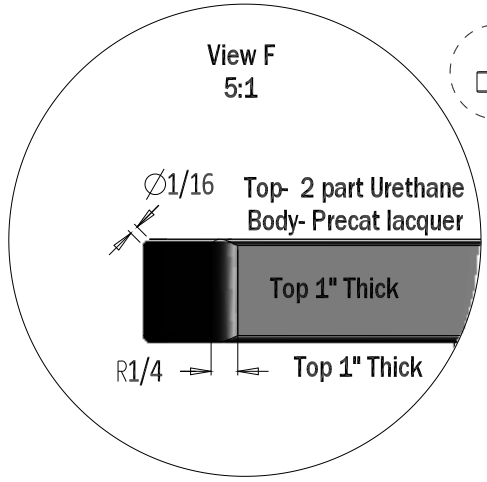

Buffet Common Details

Common Option Buffet detail list

<i>Option</i>	<i>Standard</i>	<i>Optional</i>
<i>Top Shape</i>	Curved Front Edge	Rectilinear
<i>Drawer Joinery</i>	Contrasting tenons	Dovetail
<i>Knobs</i>	Wood Shaker GAF	specified
<i>Break Edges</i>	1/16" rad	1/8" rad
<i>Pullouts</i>	None	specify how many
<i>Shelves</i>	one each bay	two each bay (no pullouts)
<i>Door panels</i>	Arched top	Straight Top
<i>Inlay on top</i>	Inlay	no Inlay