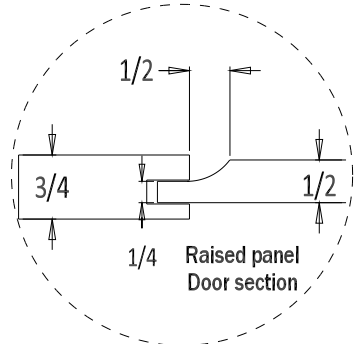

Buffet Common Details

Common Option Buffet detail list

<i>Option</i>	<i>Standard</i>	<i>Optional</i>
<i>Top Shape</i>	Curved Front Edge	Rectilinear
<i>Drawer Joinery</i>	Contrasting tenons	Dovetail
<i>Knobs</i>	Wood Shaker GAF	specified
<i>Break Edges</i>	1/16" rad	1/8" rad
<i>Pullouts</i>	None	specify how many
<i>Shelves</i>	one each bay	two each bay (no pullouts)
<i>Door panels</i>	Arched top	Straight Top
<i>Inlay on top</i>	Inlay	no Inlay