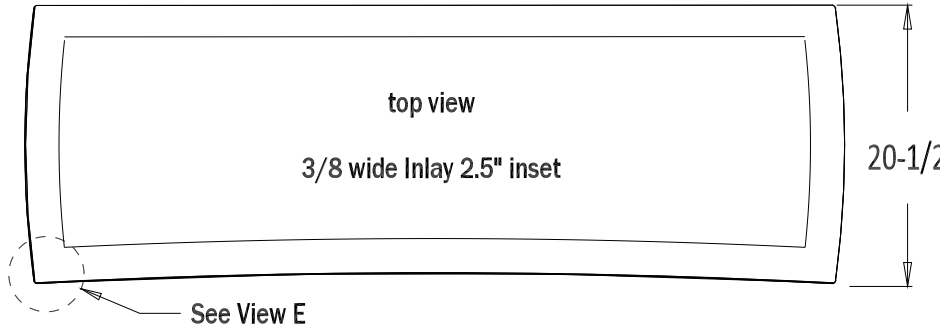

Buffet Common Details

Common Option Buffet detail list

<i>Option</i>	<i>Standard</i>	<i>Optional</i>
<i>Top Shape</i>	Curved Front Edge	Rectilinear
<i>Drawer Joinery</i>	Contrasting tenons	Dovetail
<i>Knobs</i>	Wood Shaker GAF	specified
<i>Break Edges</i>	1/16" rad	1/8" rad
<i>Pullouts</i>	None	specify how many
<i>Shelves</i>	one each bay	two each bay (no pullouts)
<i>Door panels</i>	Arched top	Straight Top
<i>Inlay on top</i>	Inlay	no Inlay