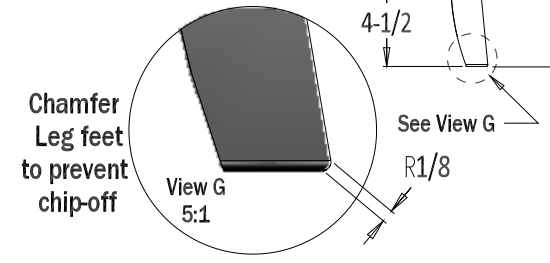

Buffet Common Details

Common Option Buffet detail list

<i>Option</i>	<i>Standard</i>	<i>Optional</i>
<i>Top Shape</i>	Curved Front Edge	Rectilinear
<i>Drawer Joinery</i>	Contrasting tenons	Dovetail
<i>Knobs</i>	Wood Shaker GAF	specified
<i>Break Edges</i>	1/16" rad	1/8" rad
<i>Pullouts</i>	None	specify how many
<i>Shelves</i>	one each bay	two each bay (no pullouts)
<i>Door panels</i>	Arched top	Straight Top
<i>Inlay on top</i>	Inlay	no Inlay