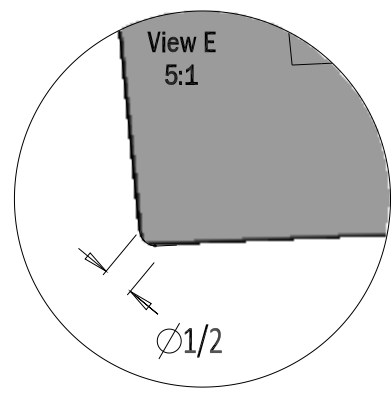

Buffet Common Details

Common Option Buffet detail list

<i>Option</i>	<i>Standard</i>	<i>Optional</i>
<i>Top Shape</i>	Curved Front Edge	Rectilinear
<i>Drawer Joinery</i>	Contrasting tenons	Dovetail
<i>Knobs</i>	Wood Shaker GAF	specified
<i>Break Edges</i>	1/16" rad	1/8" rad
<i>Pullouts</i>	None	specify how many
<i>Shelves</i>	one each bay	two each bay (no pullouts)
<i>Door panels</i>	Arched top	Straight Top
<i>Inlay on top</i>	Inlay	no Inlay