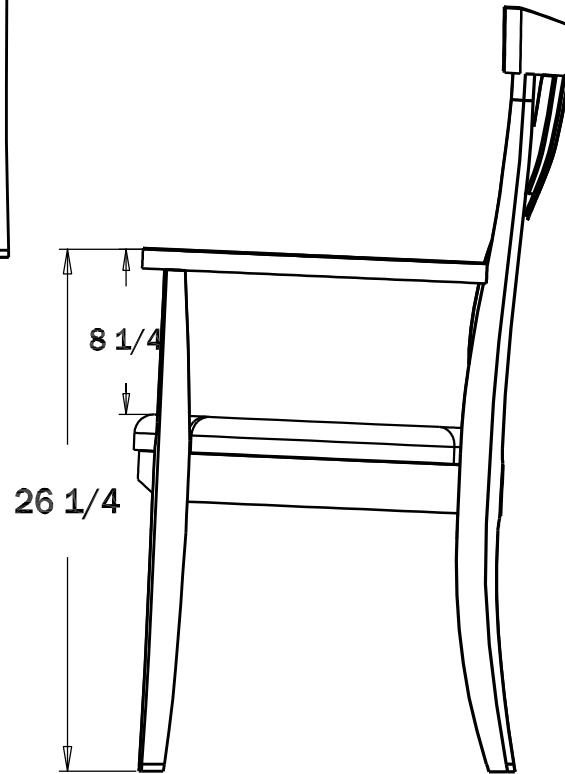

**Wood seat or Cushion**  
 • Cushion seat- webbed center with 1 1/2" HR55 foam  
 • Wood seat 7/8" deep scoop, 1 1/4" OA thick

**Pacific Arm Chair**  
 aka Pacific Classic Arm  
 aka Pacific Tall back arm  
 aka Pacific High Back arm