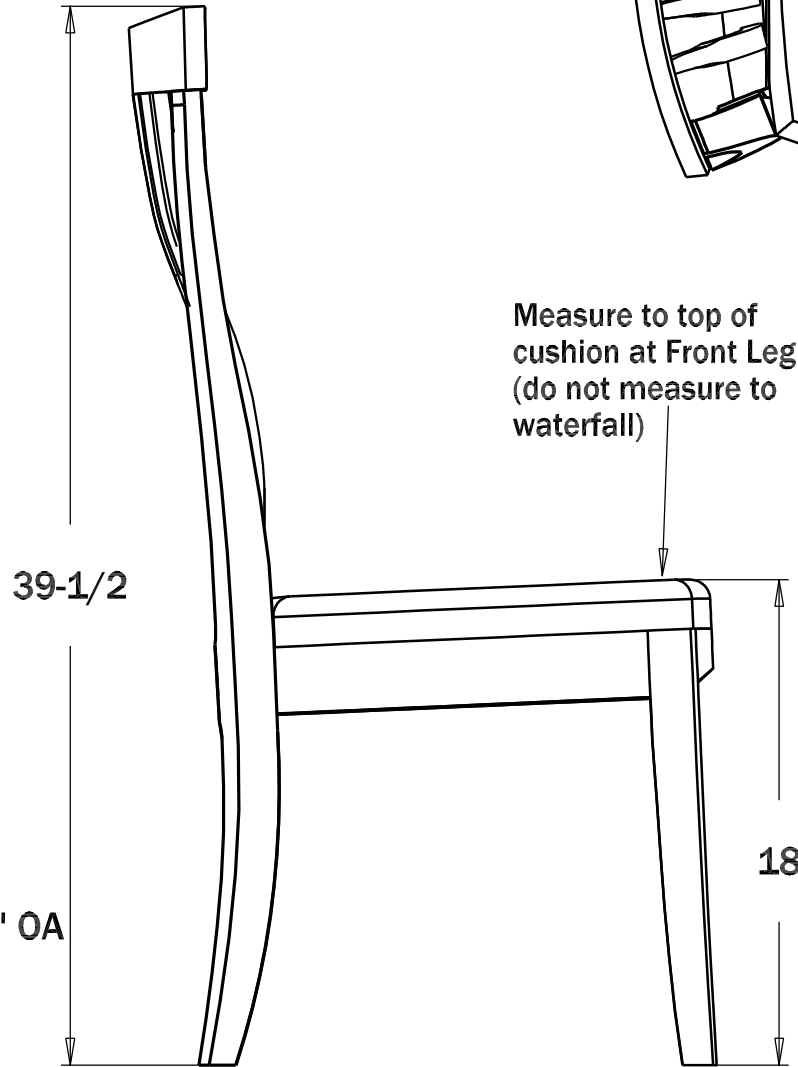

3

17

19

39-1/2

Measure to top of
cushion at Front Leg
(do not measure to
waterfall)

18

Wood seat or Cushion

- Cushion seat- webbed center with 1 1/2" HR55 foam
- Wood seat 7/8" deep scoop, 1 1/4" OA

**Pacific Dining Chair-
aka Pacific Classic
aka Pacific Tallback
aka Pacific Highback**