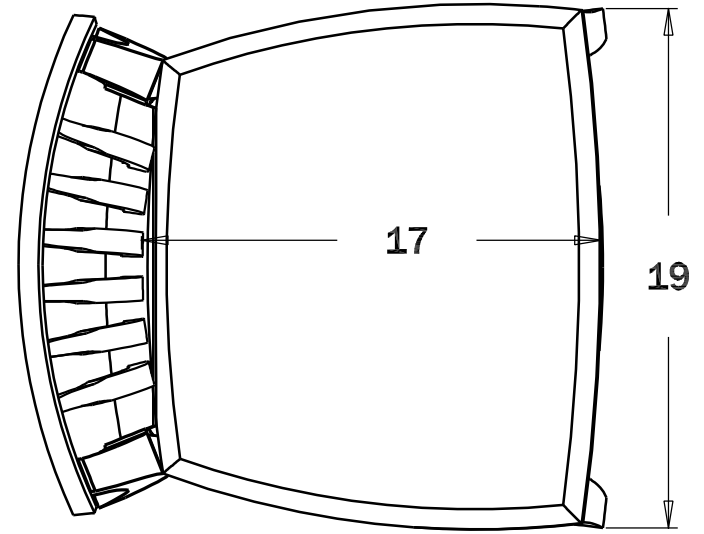

3

17

19

39-1/2

Measure to top of
cushion at Front Leg
(do not measure to
waterfall)

18

Wood seat or Cushion

- Cushion seat- webbed center with 1 1/2" HR55 foam
- Wood seat 7/8" deep scoop, 1 1/4" OA